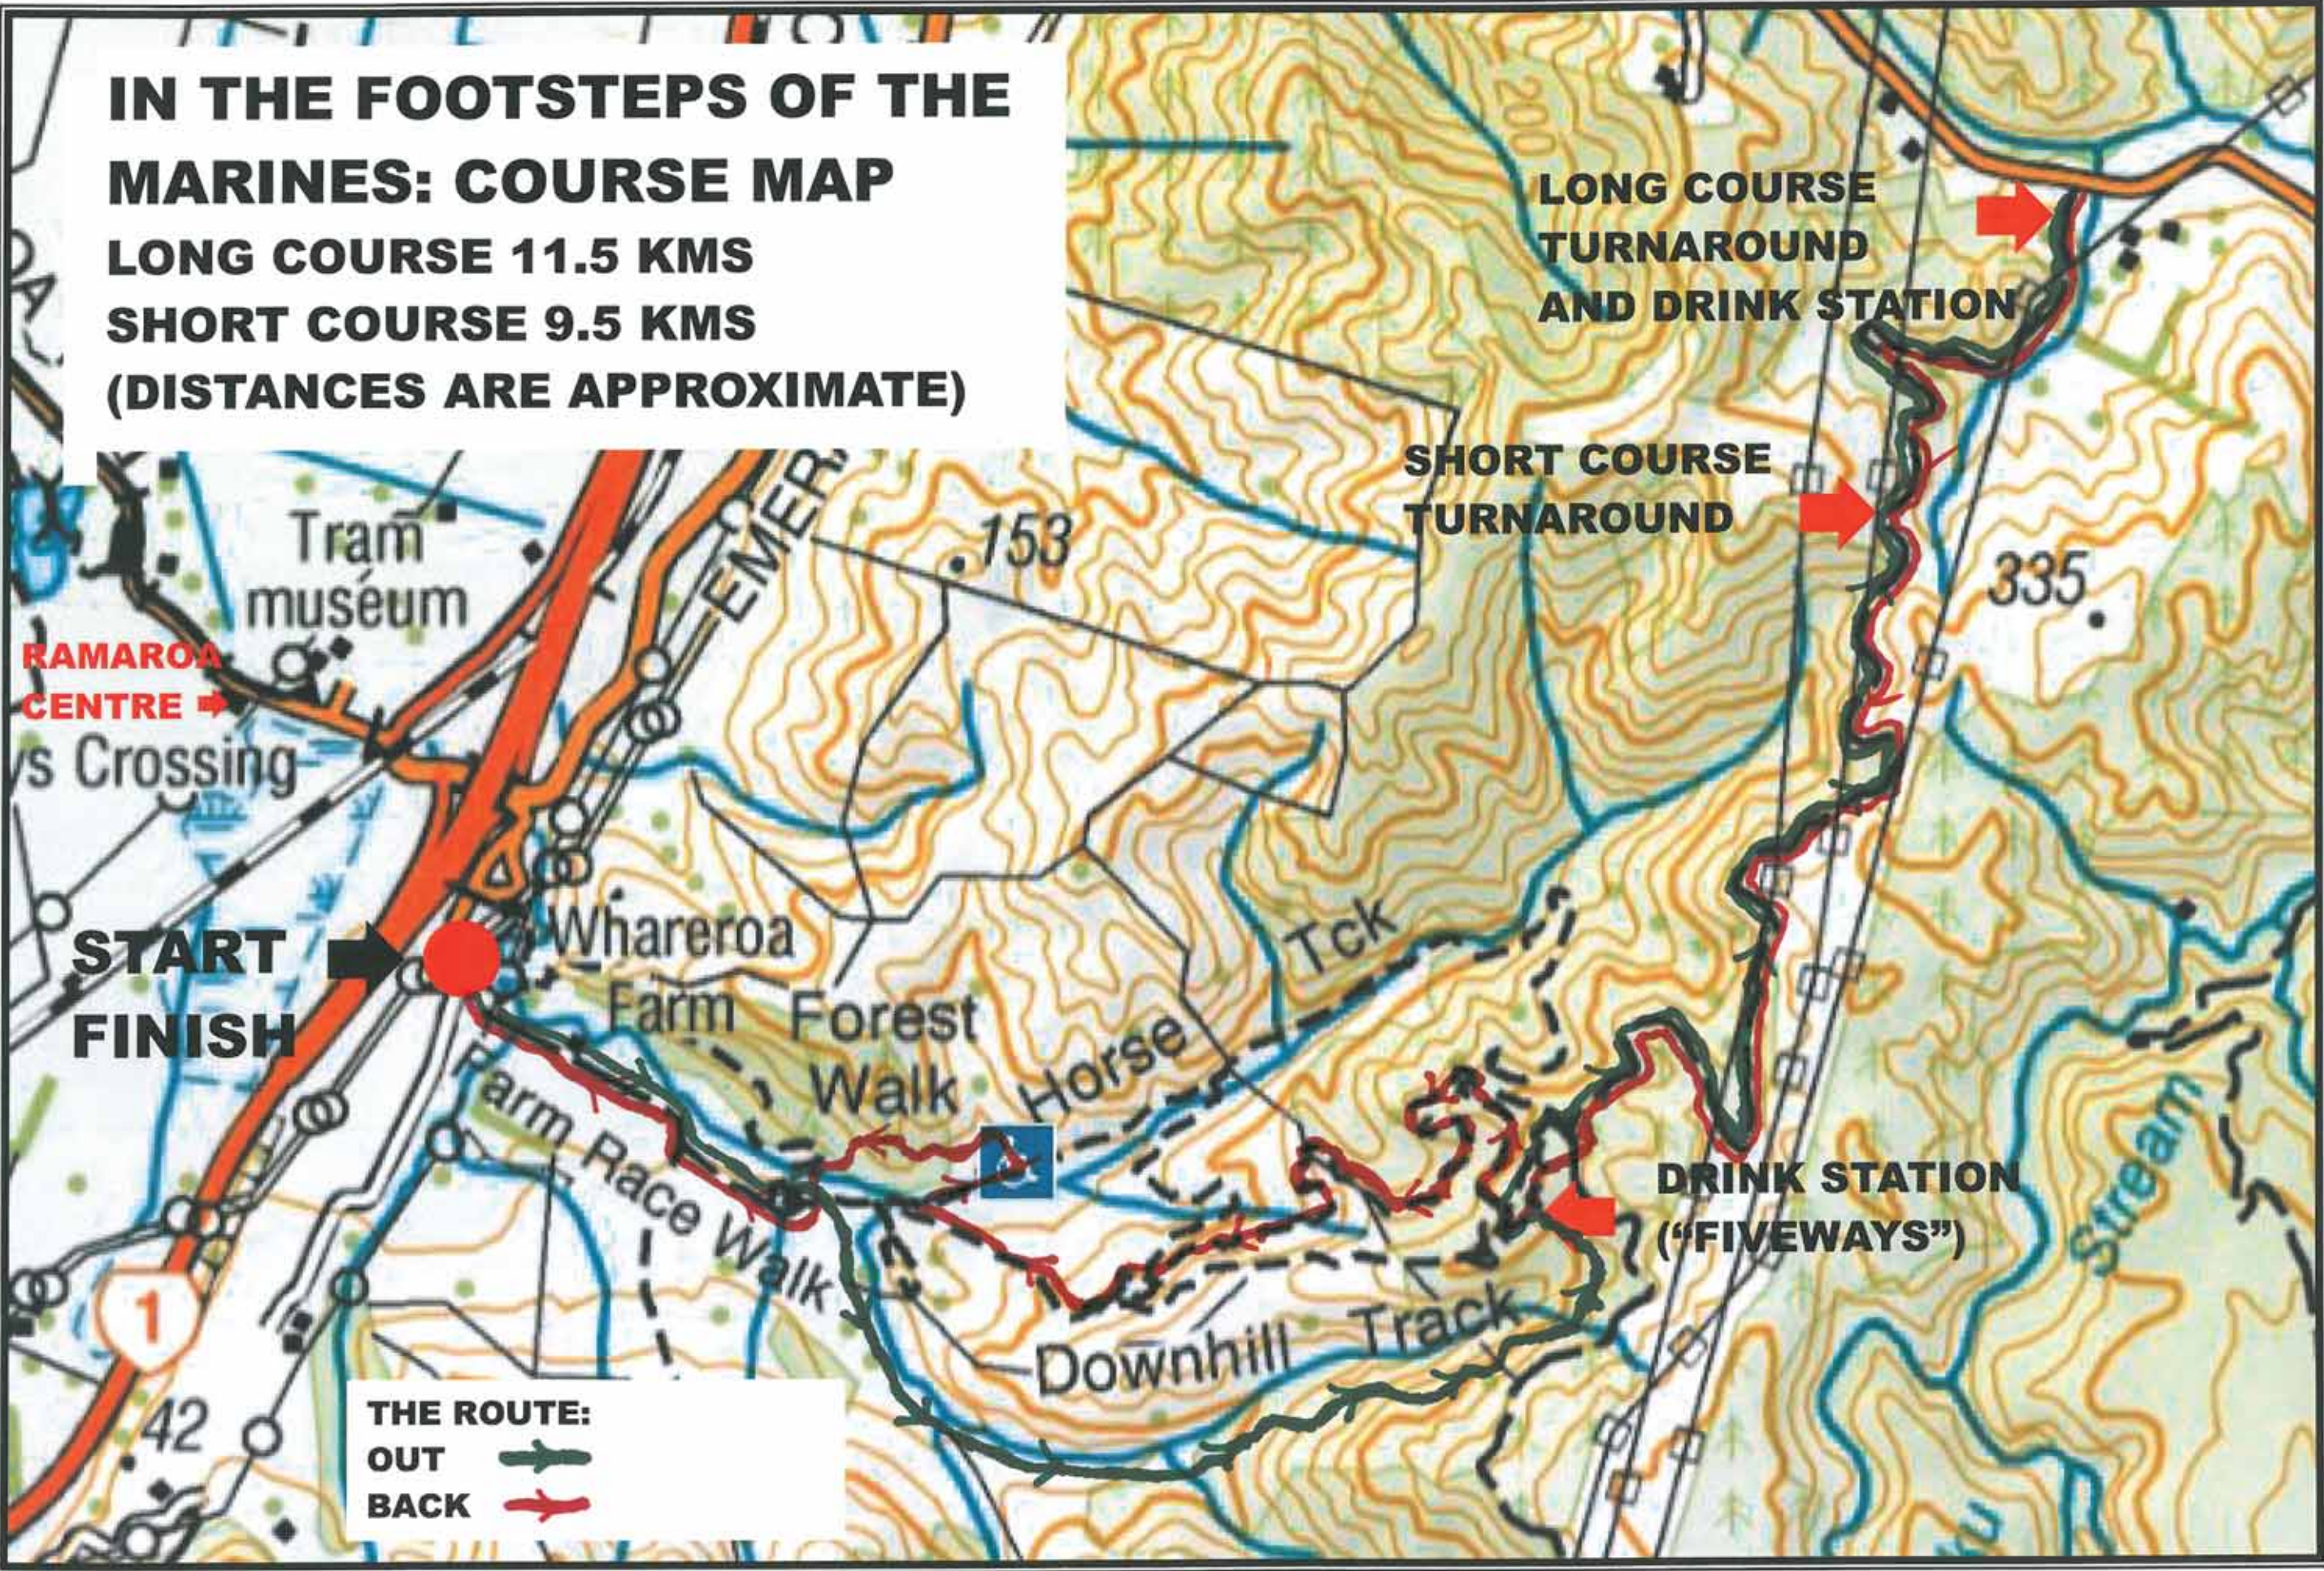

# IN THE FOOTSTEPS OF THE MARINES: COURSE MAP

LONG COURSE 11.5 KMS

SHORT COURSE 9.5 KMS

(DISTANCES ARE APPROXIMATE)

LONG COURSE  
TURNAROUND  
AND DRINK STATION

SHORT COURSE  
TURNAROUND

DRINK STATION  
("FIVEWAYS")

START  
FINISH

THE ROUTE:  
OUT  
BACK